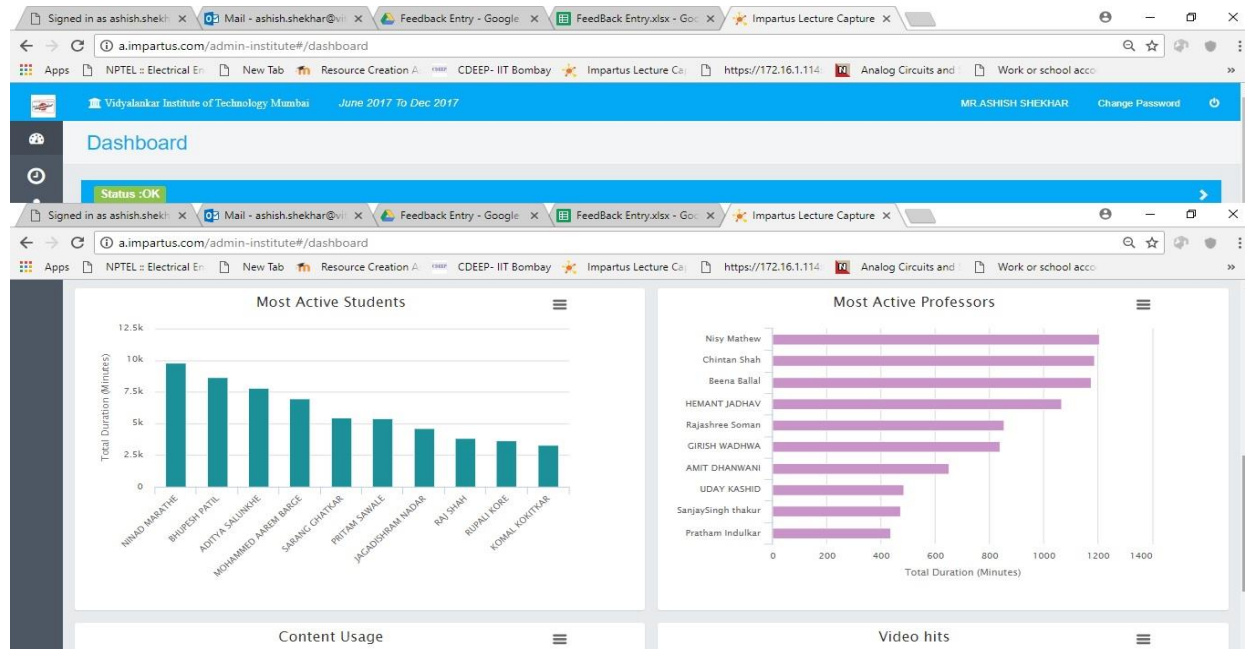

The following table gives the links and login credentials for photographs and video lecture

Name of the e-content development facilities	Provide link to videos of the media center and recording facilities	Login Credentials for Lecture capture
Digital Repository using vRefer on LAN.	<a href="ftp://172.16.1.4/VIT">ftp://172.16.1.4/VIT</a>	Provided through support/help desk window available on SSR portal
Lecture Capture system	<a href="http://vit.edu.in/open-courseware">http://vit.edu.in/open-courseware</a>	Provided through support/help desk window available on SSR portal
Digital content (E-Books) developed by faculty for their respective courses	<a href="http://vit.edu.in/e-learning">http://vit.edu.in/e-learning</a>	Provided through support/help desk window available on SSR portal
VLive	<a href="http://www.vidyalankarlive.com/moodle">www.vidyalankarlive.com/moodle</a>	Provided through support/help desk window available on SSR portal

## Content Usage and Video Hits