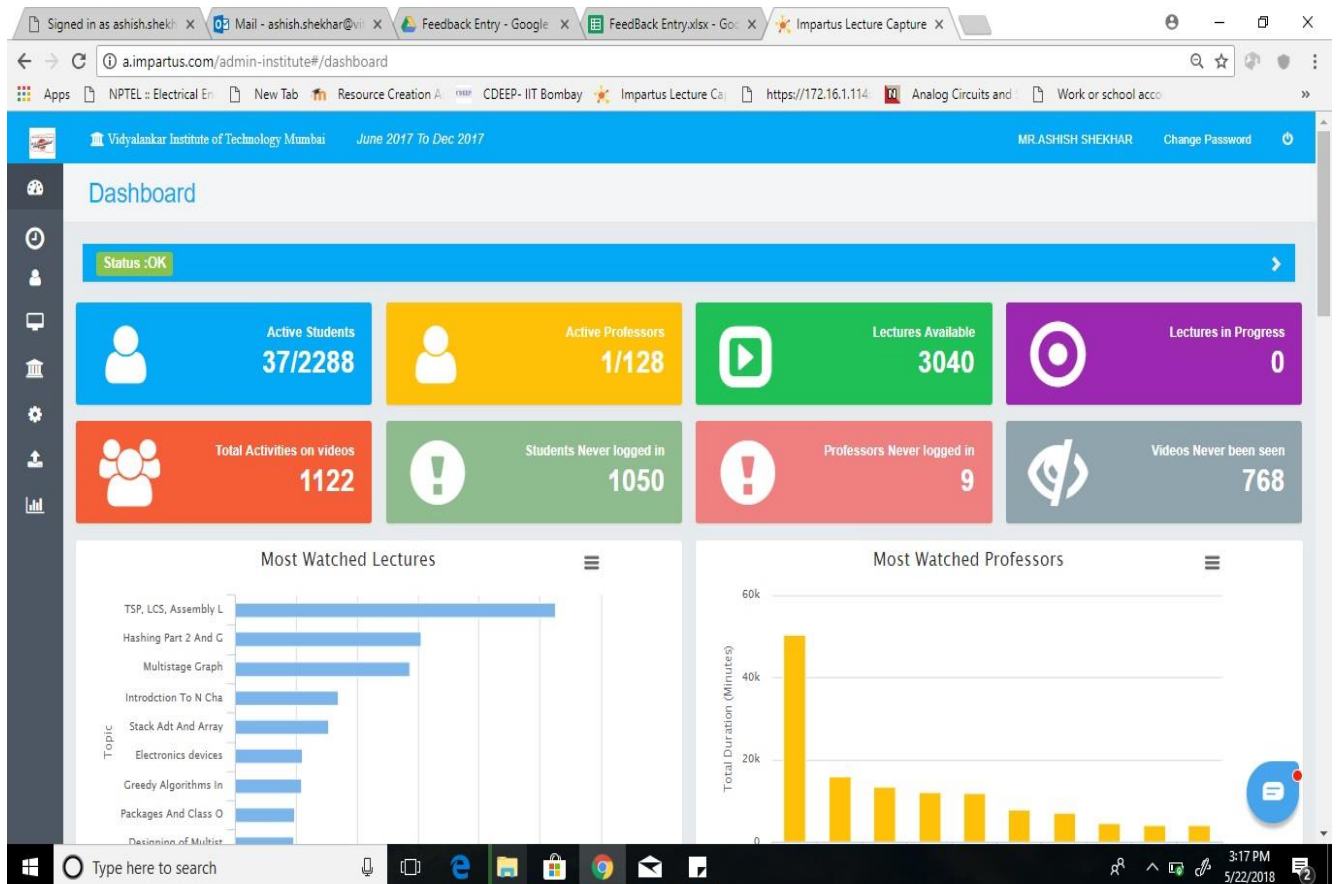

The following table gives the links and login credentials for photographs and video lecture

Name of the e-content development facilities	Provide link to videos of the media center and recording facilities	Login Credentials for Lecture capture
Digital Repository using vRefer on LAN.	<a href="ftp://172.16.1.4/VIT">ftp://172.16.1.4/VIT</a>	Provided through support/help desk window available on SSR portal
Lecture Capture system	<a href="http://vit.edu.in/open-courseware">http://vit.edu.in/open-courseware</a>	Provided through support/help desk window available on SSR portal
Digital content (E-Books) developed by faculty for their respective courses	<a href="http://vit.edu.in/e-learning">http://vit.edu.in/e-learning</a>	Provided through support/help desk window available on SSR portal
VLive	<a href="http://www.vidyalankarlive.com/moodle">www.vidyalankarlive.com/moodle</a>	Provided through support/help desk window available on SSR portal

## Details of Active students and professor

## Content Usage and Video Hits